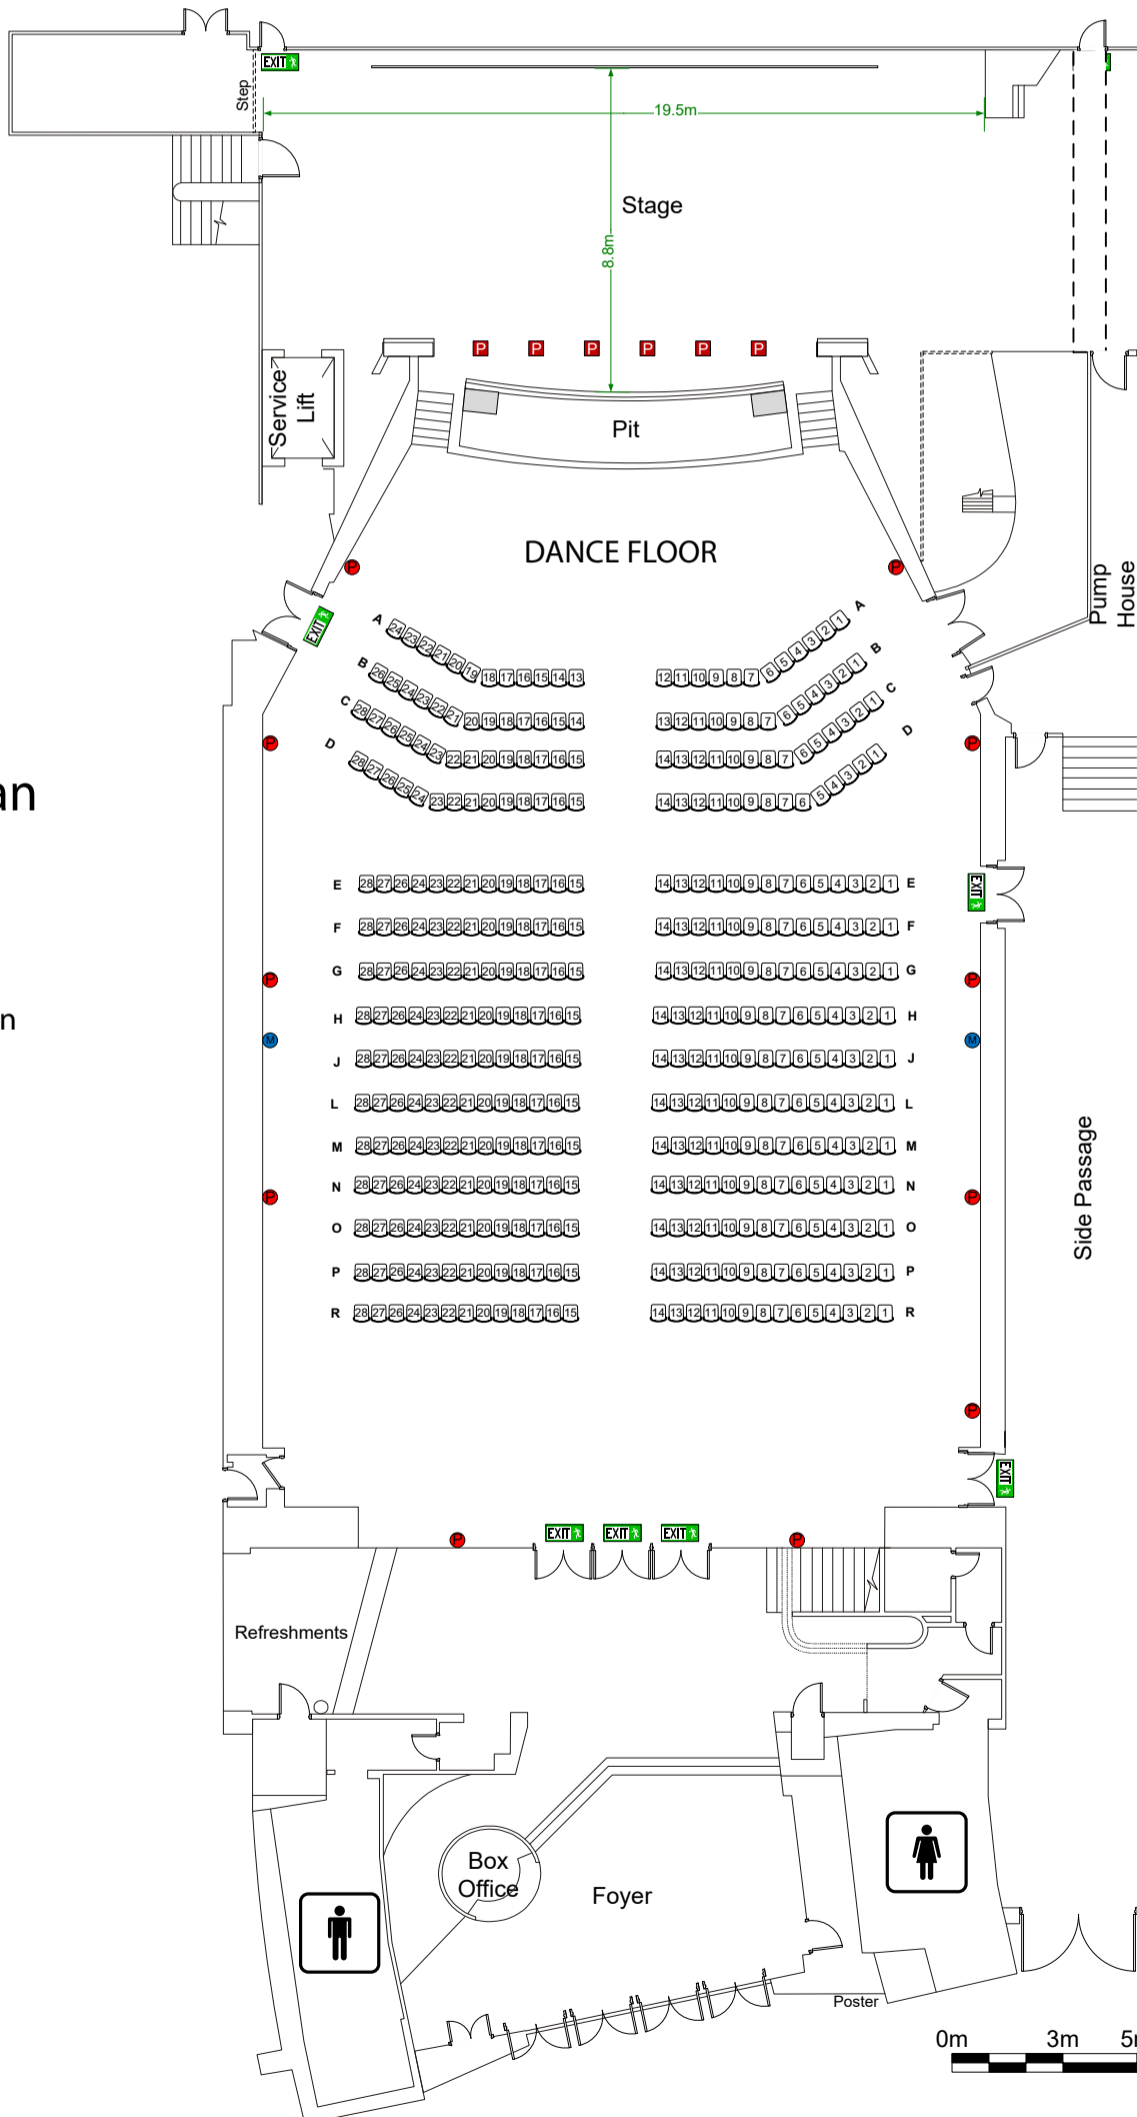

# DJ JAZZY

@DJJAZZY33

**LEGEND**

- Power Point
- 3P 3 Phase
- D Data Outlet
- M Microphone Outlet
- TV Aerial/Antenna Outlet
- P Patch Point
- PH Phone
- 2.0 Roof Heights

## Seating plan

Gold A & B  
Silver C & D

General admission  
E - R